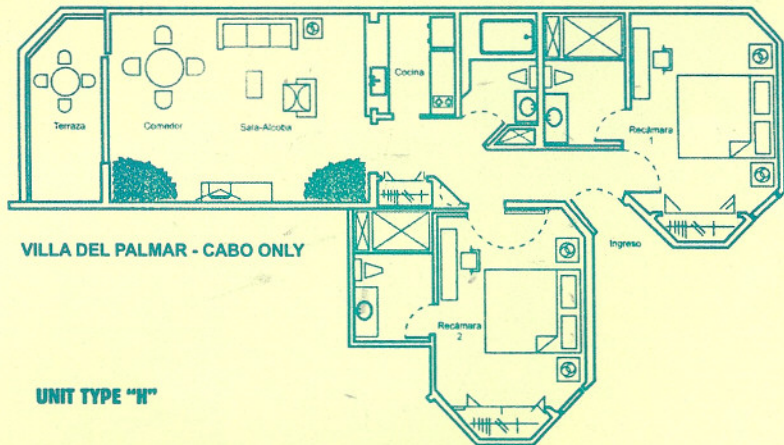

STUDIO

UNIT TYPE "F"

VILLA DEL PALMAR - CABO ONLY

BUILDING _____

STUDIO

UNIT TYPE "F"

VILLA DEL PALMAR - CABO ONLY

BUILDING _____

ONE BEDROOM

ONE QUEEN SIZE BED, LOVE SEAT

UNIT TYPE "G"

VILLA DEL PALMAR - CABO ONLY

BUILDING _____

TWO BEDROOM

TWO QUEEN SIZE BED, LOVE SEAT

VILLA DEL PALMAR - CABO ONLY

UNIT TYPE "H"